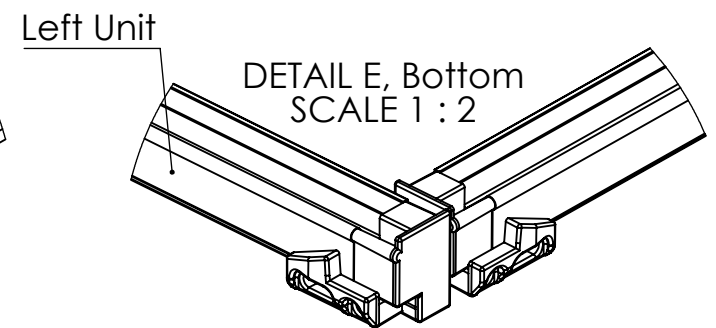

Scale 1:7

SECTION C-C

DETAIL D, Top  
SCALE 1:2

DETAIL E, Bottom  
SCALE 1:2

Date: 09/12/2017

Part No:

Scale: 1:10

Retractable Wall Screen Open Corner, Halfway

Document No:

Revision: Added Track Caps

Third Angle Projection

Drawn By: O.G