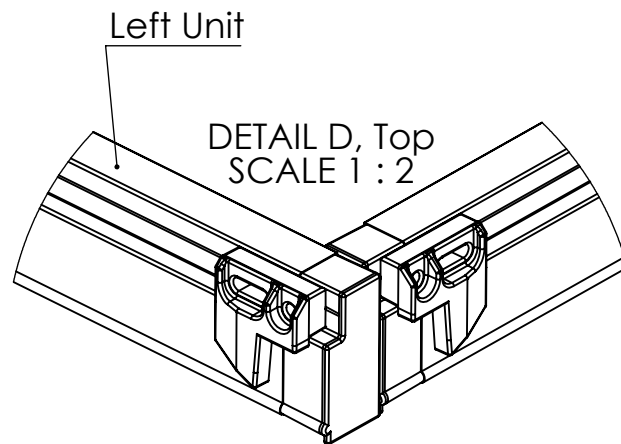

Scale 1:7

SECTION C-C

DETAIL D, Top  
SCALE 1:2

DETAIL E, Bottom  
SCALE 1:2

Date: 09/12/2017

Part No:

Scale: 1:10

Retractable Wall Screen Open Corner, Halfway

Document No:

Revision: Added Track Caps

Third Angle Projection

Drawn By: O.G