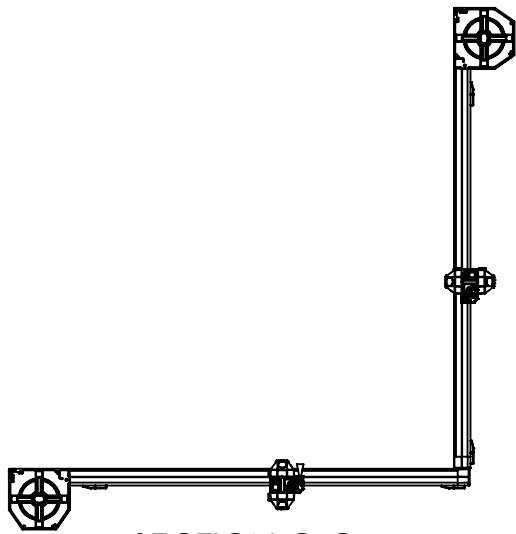

Scale 1:7

SECTION C-C

DETAIL D, Top  
SCALE 1:2

DETAIL E, Bottom  
SCALE 1:2

Date: 09/12/2017

Part No:

Scale: 1:10

Retractable Wall Screen Open Corner, Halfway

Document No:

Revision: Added Track Caps

Third Angle Projection

Drawn By: O.G