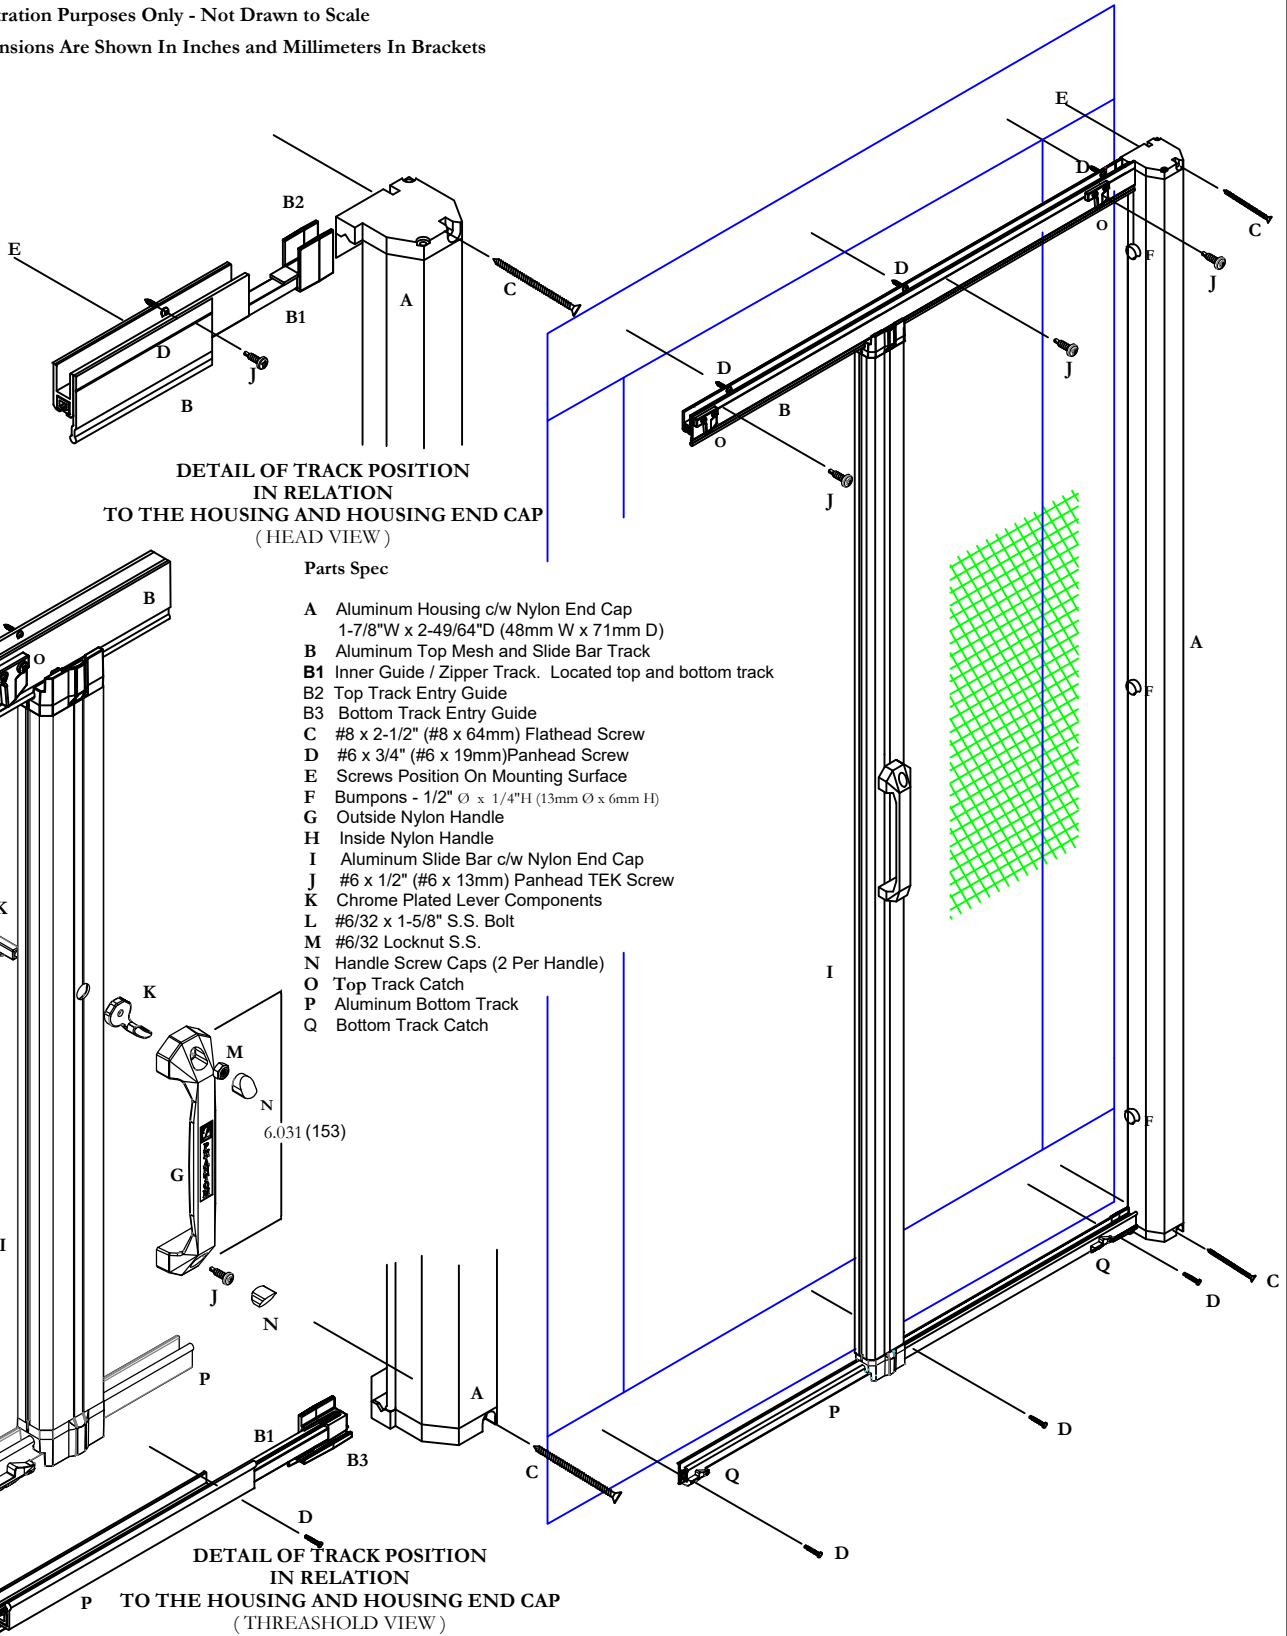

Door Design Specifications

Door Screen with Meshlock - External Assembled View

For Illustration Purposes Only - Not Drawn to Scale

All Dimensions Are Shown In Inches and Millimeters In Brackets

REVISIONS

DRAWN BY	E.C.S	02/14/2022
CHECK BY		
ENG. APPR.		
MFG. APPR.		
Q.A.		

DRAWING TITLE
**RETRACTABLE DOOR WITH MESH LOCK 2.0 OPTION -
EXTERNAL ASSEMBLED VIEW**

DRAWING NO.
ML2.0 External Assembled View Rev 2

SCALE:
NOT DRAWN TO SCALE