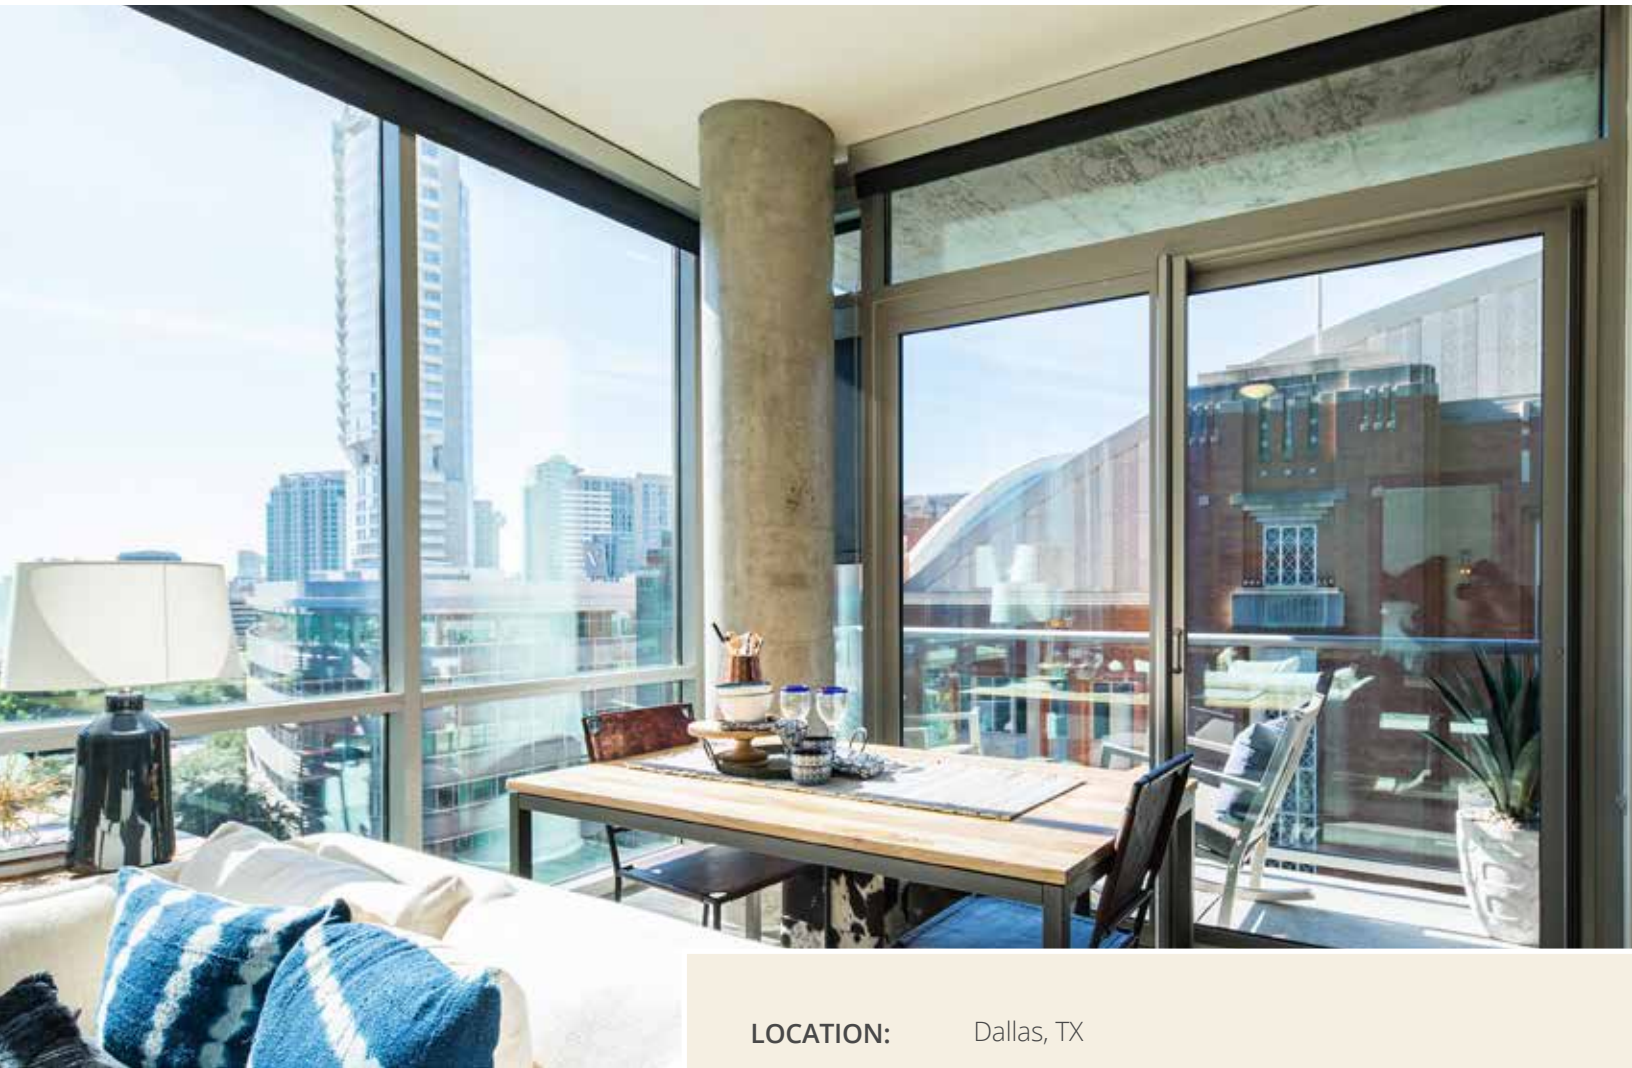

Sophistication meets comfort in Dallas, TX

Phantom Screens complete upscale suites with un-compromised views of the stunning skyline

"The breathtaking views of the Dallas skyline are completely visible through the Phantom retractable door screens which were installed on the patio doors of close to 250 units."

OVERVIEW

These sophisticated condos, located in the heart of Dallas, attract affluent travellers who wish to rent during their time in the city. Floor to ceiling windows, real hardwood and high-end amenities complete these luxurious yet comfortable suites.