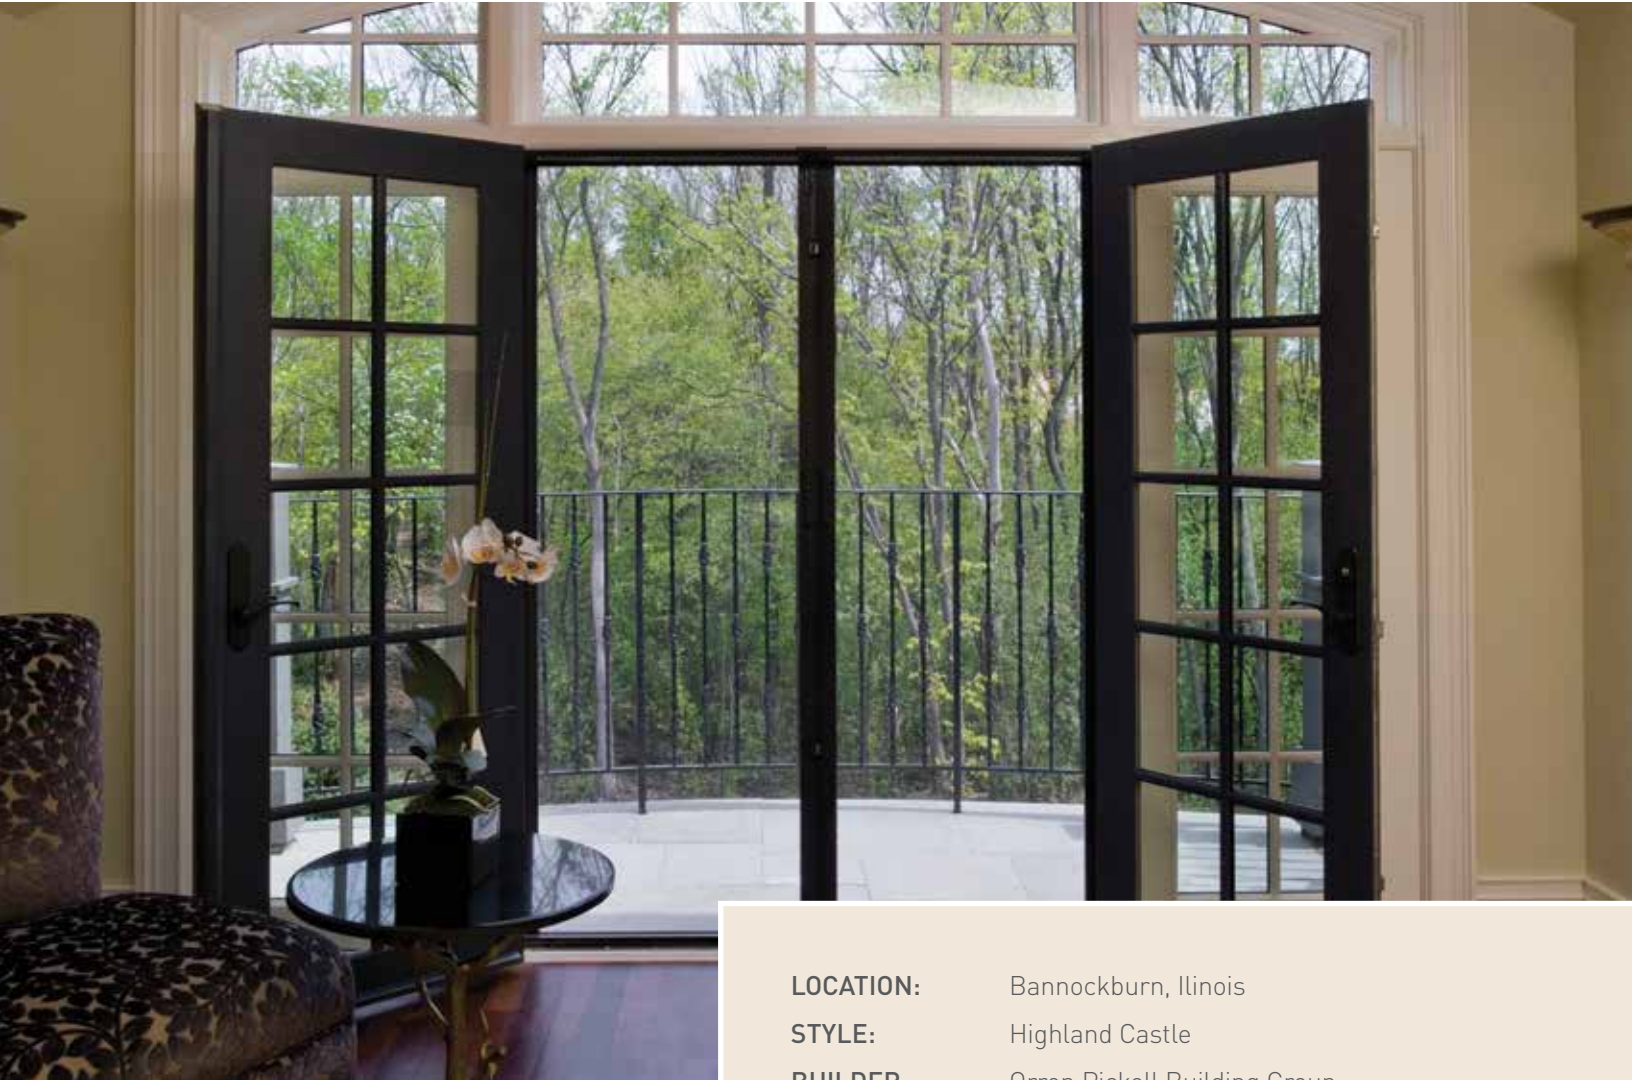

The Scottish Manor

Phantom's retractable door screens chosen for Chicago Home+Garden 2008 Showhouse

"It was important to find a screen solution that would be suitable for several double-French doors throughout the home. More importantly, they needed to retract out of sight, blending into the doorframes."