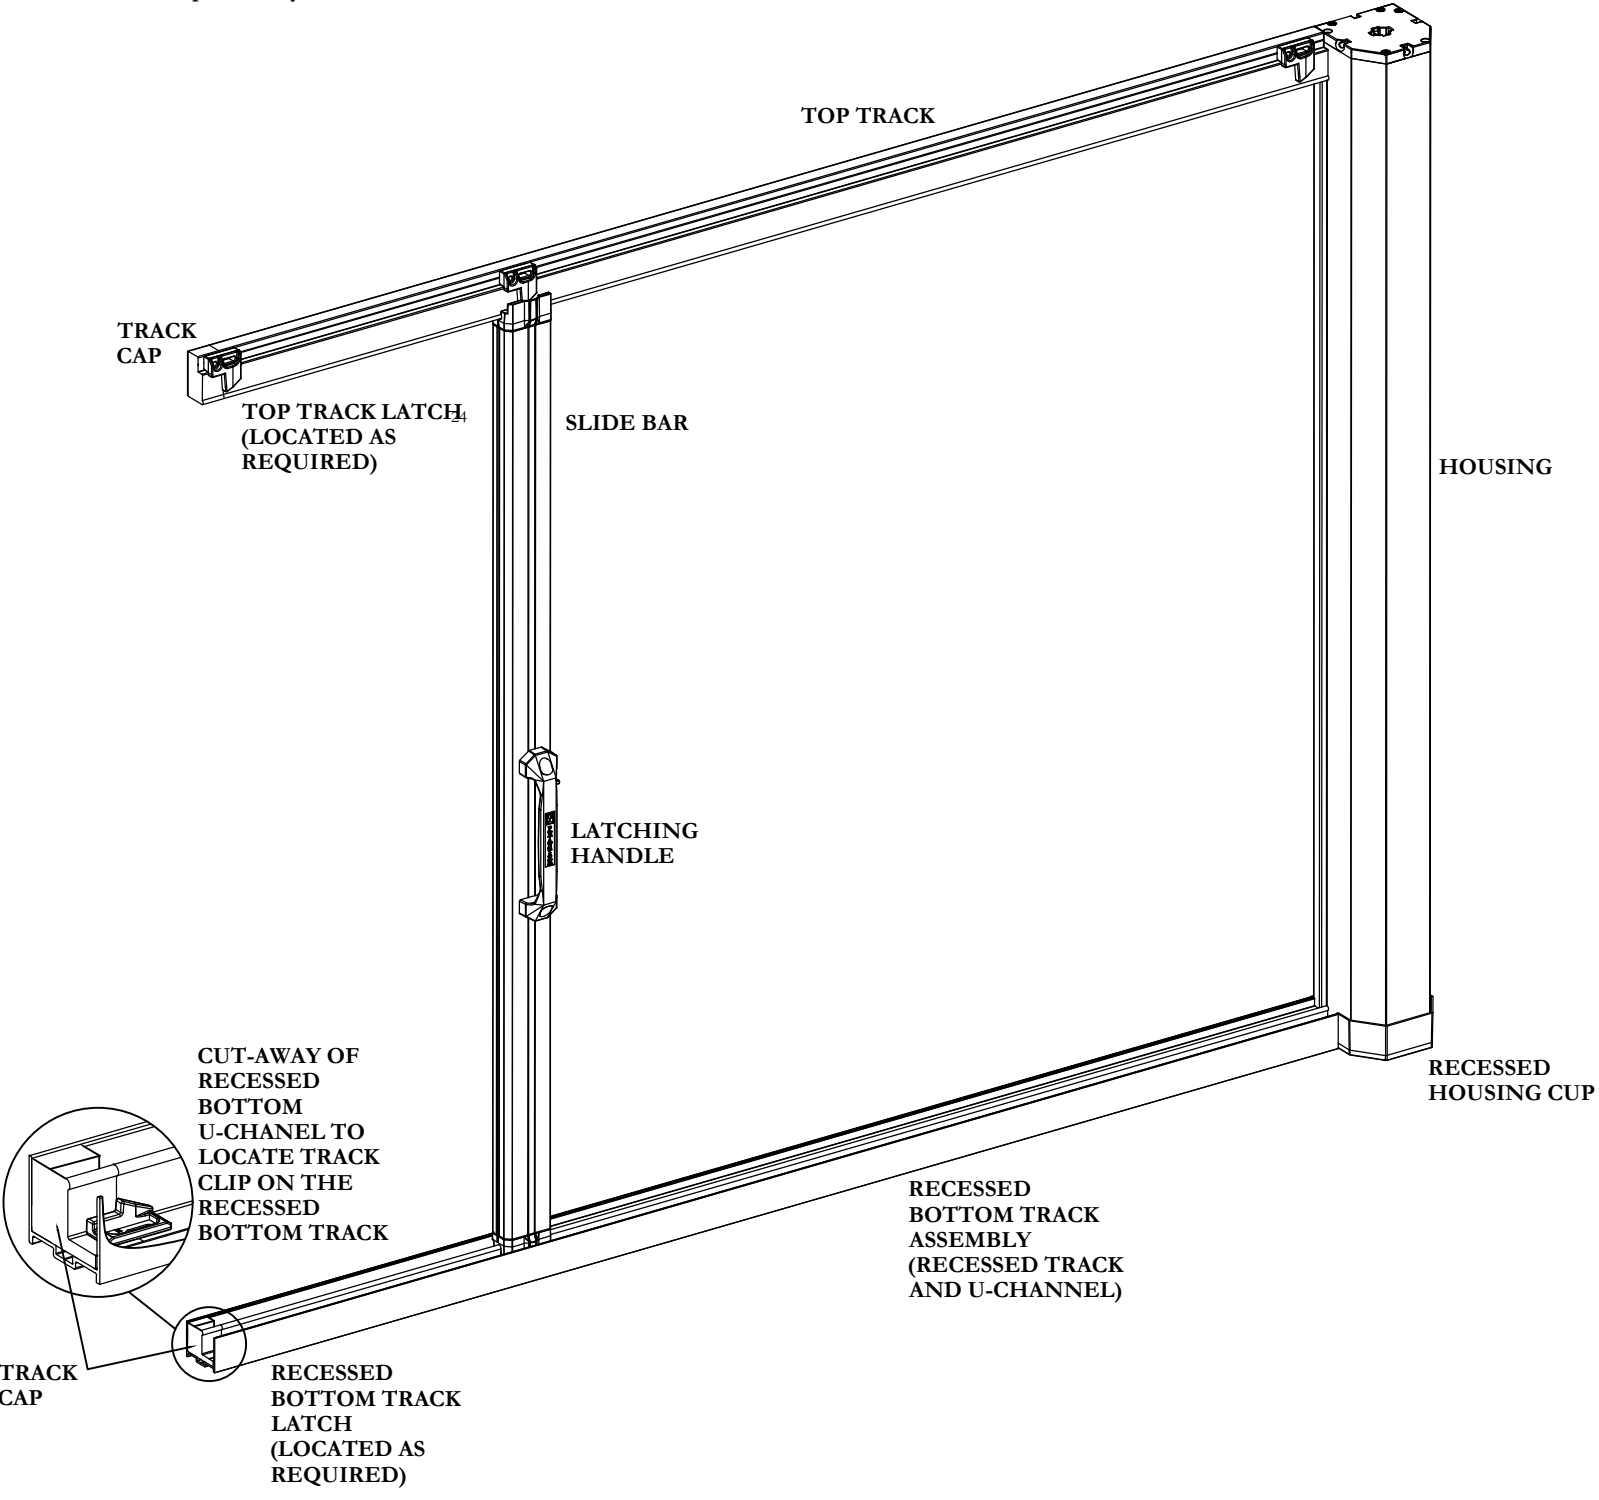

# OVERSIZED DOOR SCREEN - RECESSED

(External Assembled View)

For Illustration Purposes Only - Not Drawn to Scale

Creator:	Date:	Revision:
NDR	01/22/18	Rev: 02
Drawing Title:		
Oversized Door Screen - Recessed - External Assembled View		
© 2018 Phantom Mfg. Intl Ltd.		Scale:
		NTS

Rev #	Discription of Revision	Appr. by	Rev Date
Rev 2	Change to Aluminium Housing Cap	E.C.S	02/29/2024
Rev 1	Addition of the "NEW" Track Cap	N.D.R.	09/27/2018